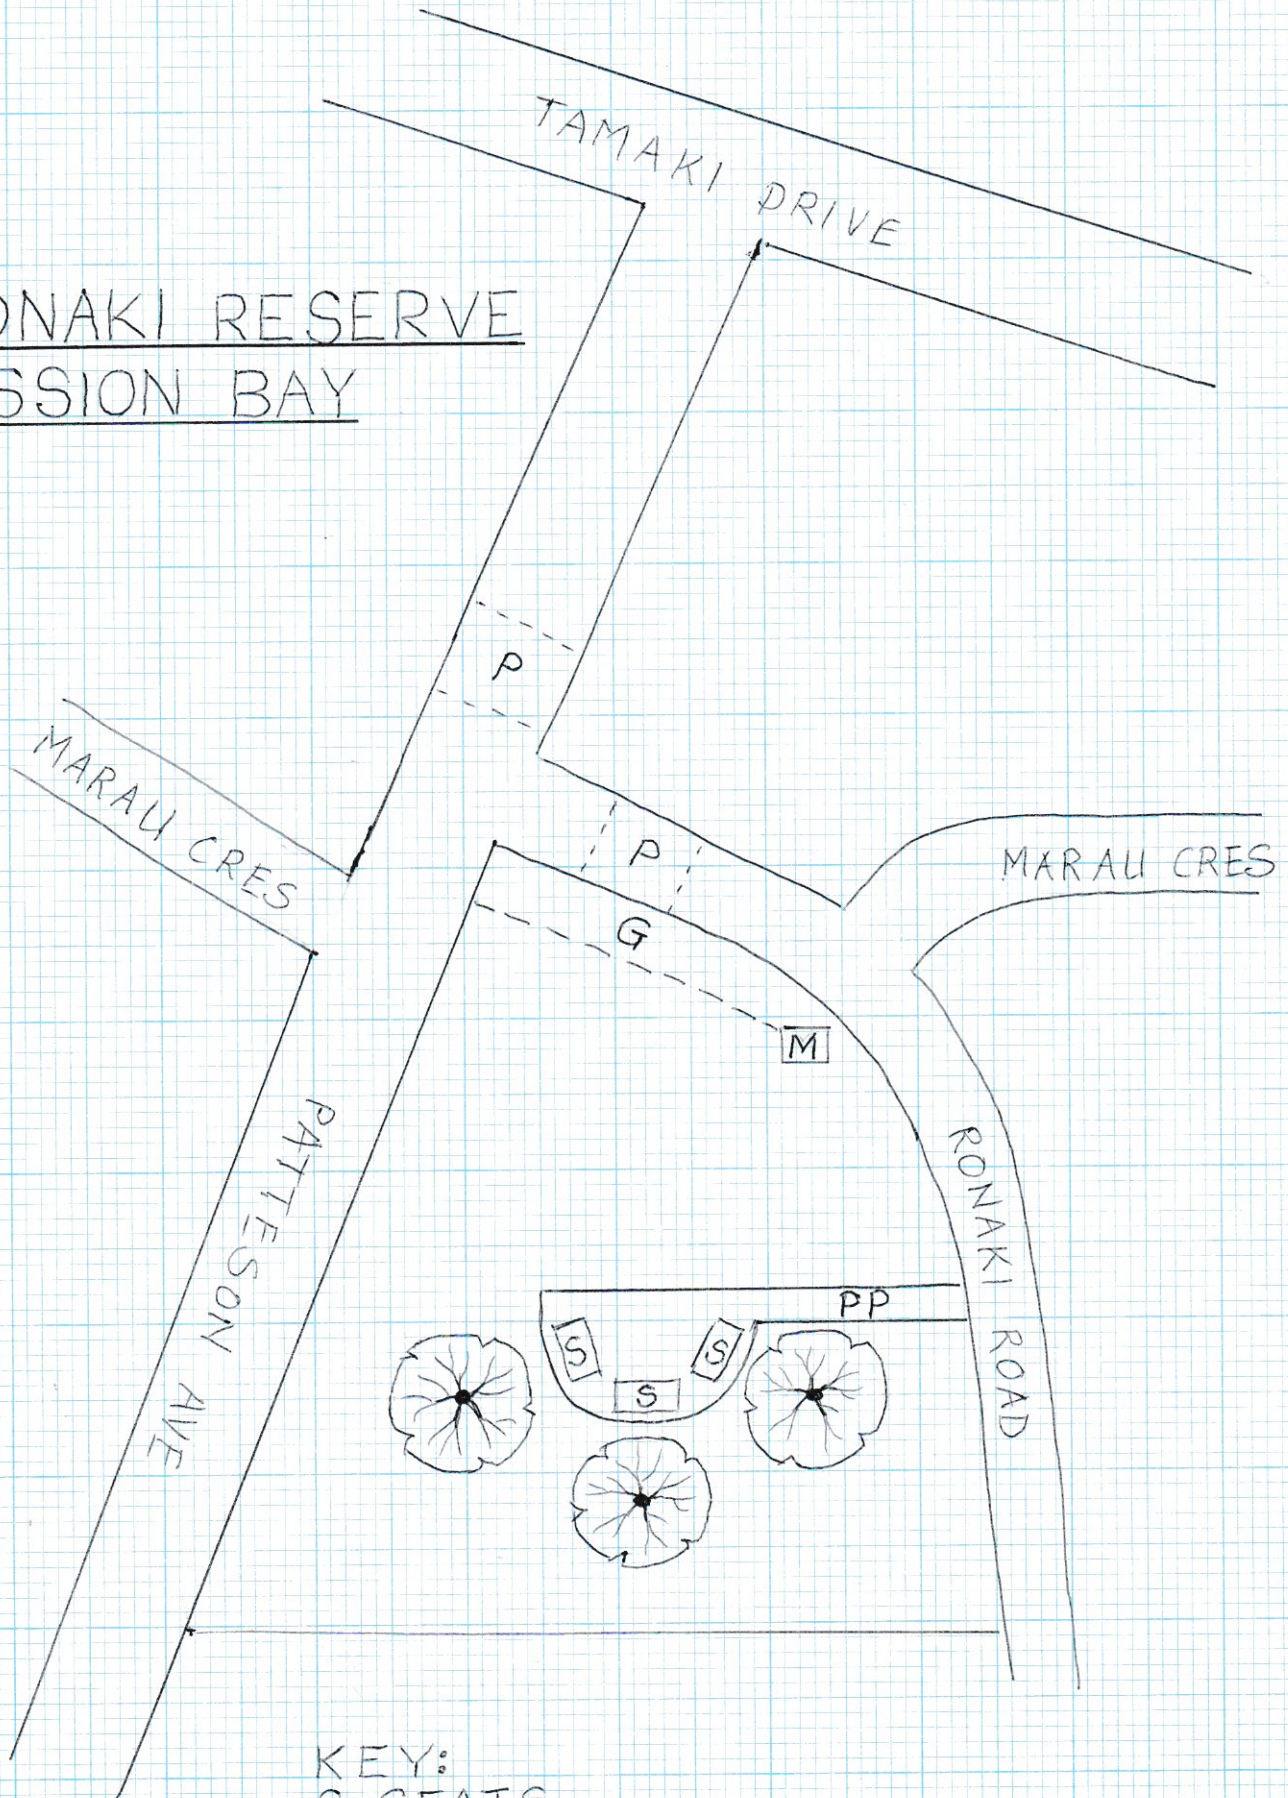

25/11/2022 16:21

RONAKI RESERVE
MISSION BAY

KEY:
 S=SEATS
 PP=PERMEABLE PAVING
 M=HISTORIC MEMORIAL
 P=PEDESTRIAN CROSSINGS
 G=MEMORIAL FLOWER GARDEN

25/11/2022 16:25

Text on plaque

This Plaque Commemorates Seventeen
Melanesians
from the Loyalty, Banks, and Solomon Islands
New Hebrides and New Caledonia
who died at the Missionary College in this Bay
During the years 1860-1866

Weep sore for him that goeth away; for he shall
return no more, nor see his native country

(K)

GARDEN OF REMEMBRANCE
IDA LIVINGSTONE FOUNDATION MEMBER
MISSION LAY IMPROVEMENT SOCIETY
IN RECOGNITION OF HER WORK DONE
FOR MISSION LAY

ERECTED BY MISSION LAY - LOHIMAKAMA
RESIDENTS ASSOCIATION
1-6-1998

25/11/2022 16:23