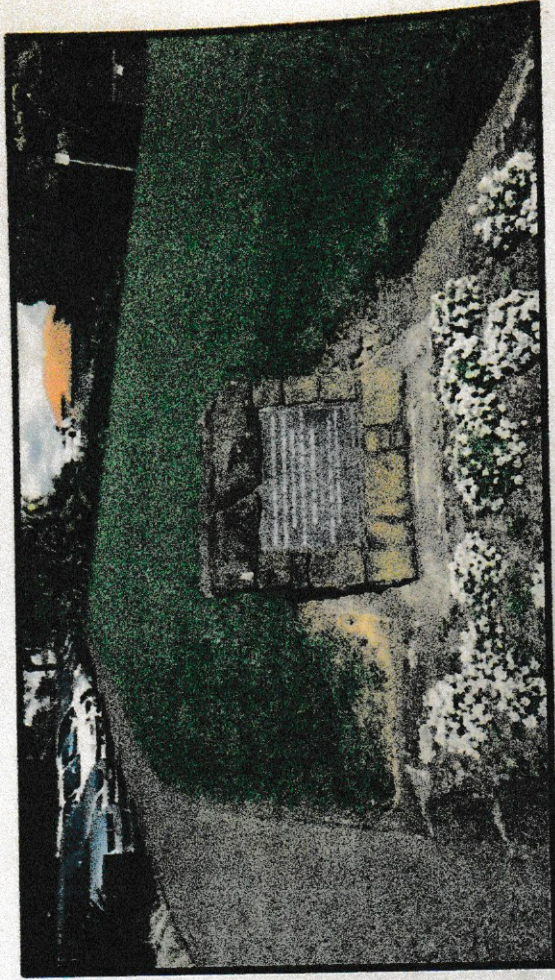

25/11/2022 16:21

RONAKI RESERVE
MISSION BAY

KEY:
 S=SEATS
 PP=PERMEABLE PAVING
 M=HISTORIC MEMORIAL
 P=PEDESTRIAN CROSSINGS
 G=MEMORIAL FLOWER GARDEN

25/11/2022 16:25

Text on plaque

This Plaque Commemorates Seventeen
Melanesians
from the Loyalty, Banks, and Solomon Islands
New Hebrides and New Caledonia
who died at the Missionary College in this Bay
During the years 1860-1866

Weep sore for him that goeth away; for he shall
return no more, nor see his native country

(K)

GARDEN OF REMEMBRANCE
IDA LIVINGSTONE FOUNDATION MEMBER
MISSION LAY IMPROVEMENT SOCIETY
IN RECOGNITION OF HER WORK DONE
FOR MISSION LAY